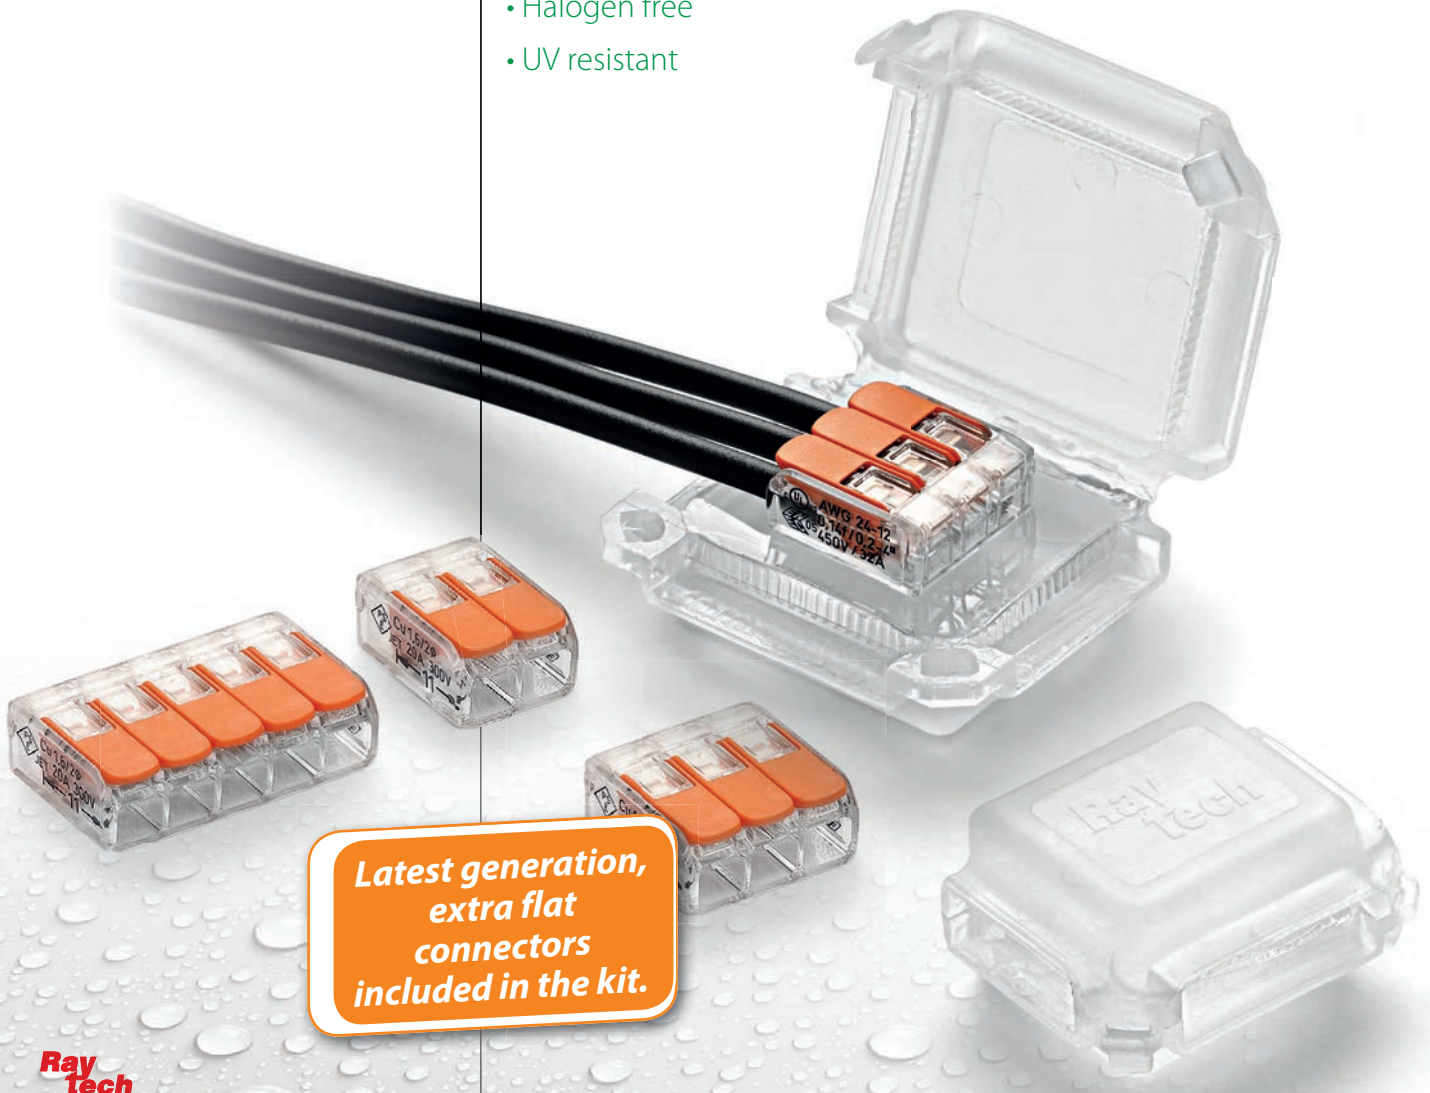

**Electrical performance:**  
CEI EN 50393 as applicable  
(testing under water head  
of the accessory installed in a box)

**Gel:** UL 94-HB

Operating temperature

Installation temperature:   
-40°C / +50°C

Fully submersible   
Can be used underground

**IPX8**  
OFFICIALLY  
TESTED | **IMQ**

# Happy Joint

The revolutionary mini accessories with 3 entrances, pre-filled with gel and suitable for submersible installations (IPX8) complete with connectors.

- Extremely versatile - ready to use - re-enterable
- Small, compact and robust
- No need for tools
- Pre-filled with gel, non toxic and no shelf life
- Can energise immediately
- For straight and branch connections
- For rigid or flexible insulated wires up to 4 mm<sup>2</sup>
- Up to 5 conductors on one phase or up to two conductors on two or three phases
- Halogen free
- UV resistant