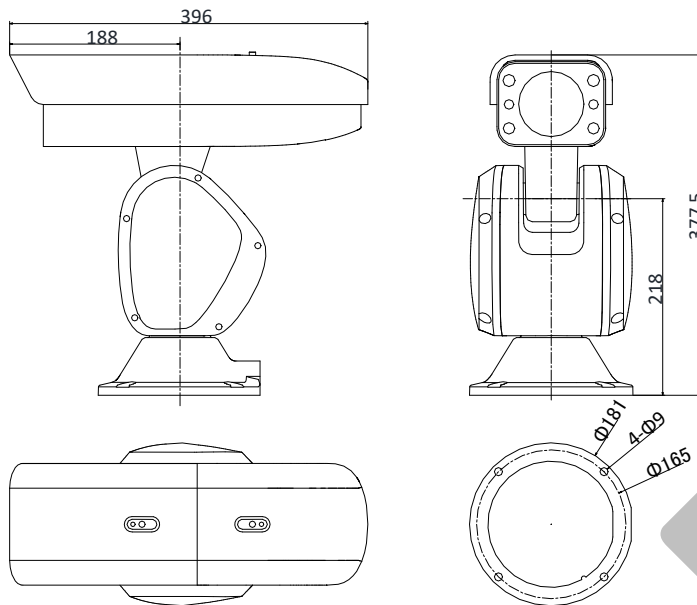

Order Model

DS-2DY7236IW-A 24 VAC

Dimensions