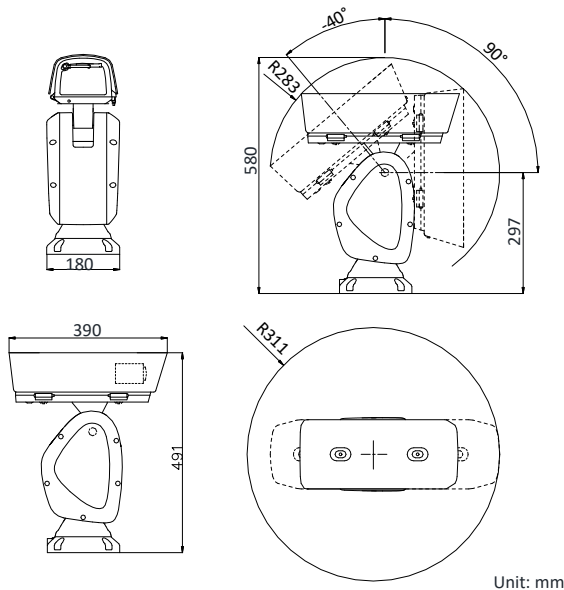

Order Model

DS-2DY9250X-A 24 VAC

Dimensions