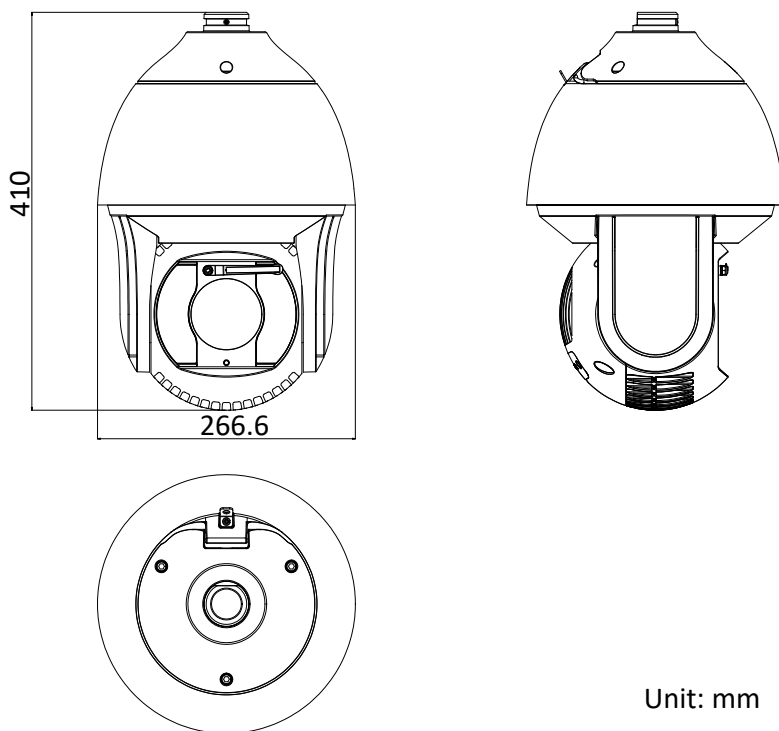

DORI

The DORI (detect, observe, recognize, identify) distance gives the general idea of the camera ability to distinguish persons or objects within its field of view.

It is calculated based on the camera sensor specification and the criteria given by EN 62676-4: 2015.

DORI	Detect	Observe	Recognize	Identify
Definition	25 px/m	63 px/m	125 px/m	250 px/m
Distance (Tele)	3680.0 m (12073.5 ft)	1460.3 m (4791.1 ft)	736.0 m (2414.7 ft)	368.0 m (1207.3 ft)

Order Model

DS-2DF8825IX-AEL (B), without wiper, 24 VAC & Hi-PoE

DS-2DF8825IX-AELW (B), with wiper, 24 VAC & Hi-PoE

Dimensions

Unit: mm