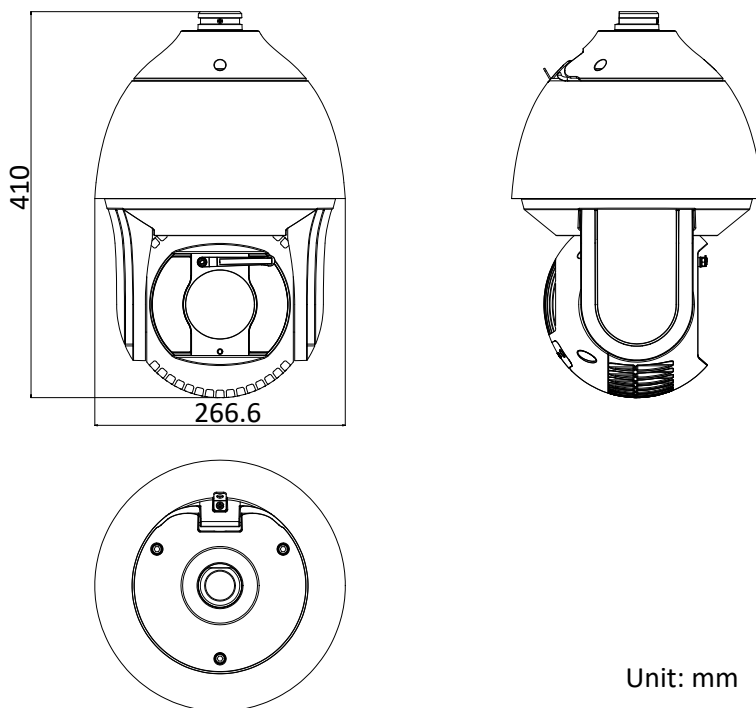

DORI

The DORI (detect, observe, recognize, identify) distance gives the general idea of the camera ability to distinguish persons or objects within its field of view.

It is calculated based on the camera sensor specification and the criteria given by EN 62676-4: 2015.

DORI	Detect	Observe	Recognize	Identify
Definition	25 px/m	63 px/m	125 px/m	250 px/m
Distance (Tele)	2786.2 m (9141.1 ft)	1105.6 m (3627.4 ft)	557.2 m (1828.2 ft)	278.6 m (914.1 ft)

Order Model

DS-2DF8425IX-AEL (C), without wiper, 24 VAC & Hi-PoE

DS-2DF8425IX-AELW (C), with wiper, 24 VAC & Hi-PoE

Dimensions

Unit: mm