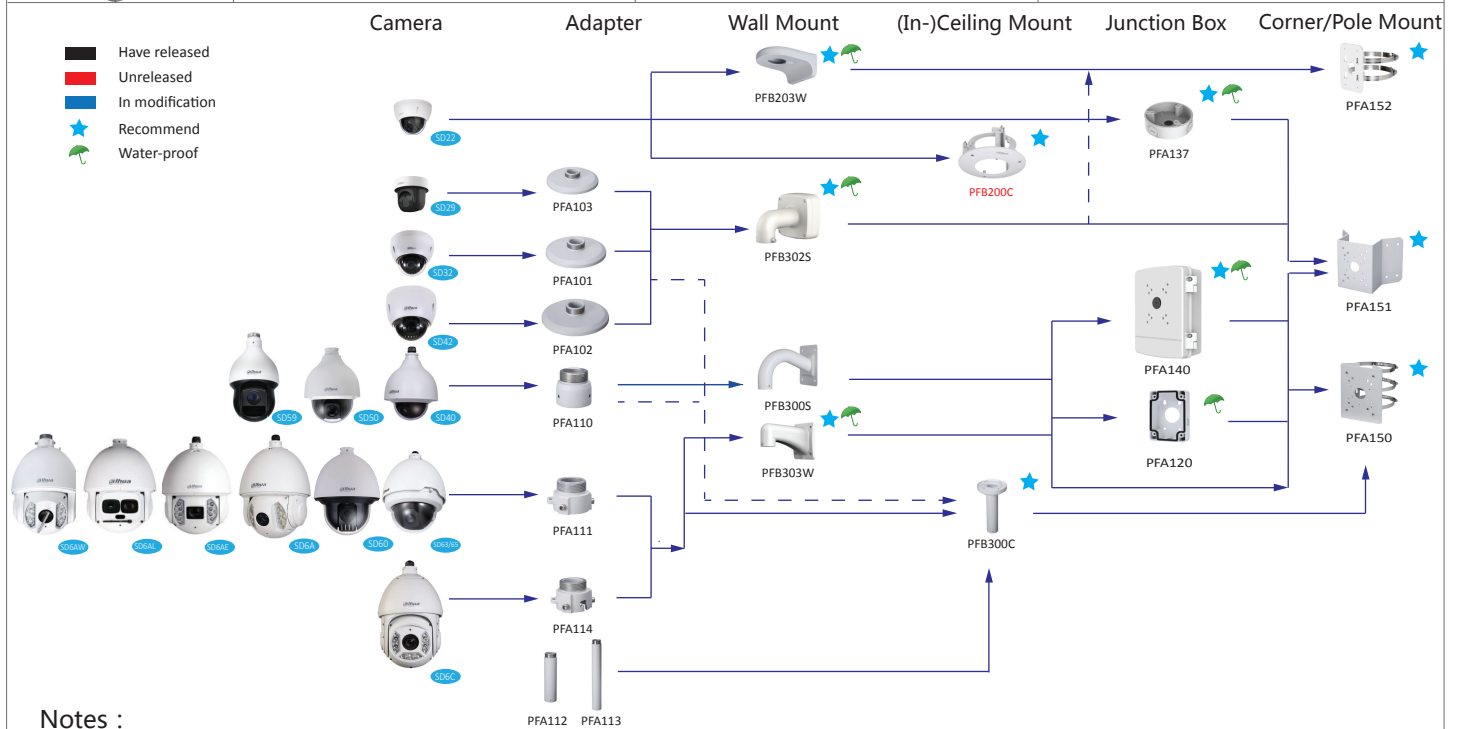

# Selection of box cameras

Shape	Analog	HDCVI	Network
	FW181G	HFW1000/1100/1200/ 2120/2220S	HFW1000/1120/1200/1220/1320/2100/ 4100/4120/4200/4220/4221/4300/4421S, HFW1000/1200S-W,
			HFW5100/5200/5202/5300/5302/5502C HFW5100/5200/5300C-L
		HF3101	
		HF3220E	HF5121/5221/5421E, HF8281/8301/8331/81200E
			HFW5100/5200-IRA
	FW181D		
	FW181J		
			HFW5100/5200D
		HFW1100/1200/2120/2220B	HFW4120/4220/4221/4421B(-AS)
		HFW1100/1200/2120/2220/2221D	HFW4120/4220/4221/4421D(-AS)
	FW181I	HFW2120/2220/2221E	HFW4100/4120/4200/4220/4221/4300/4421E
		HFW3220E-Z	HFW5100/5200/5300E(-Z/VF), HFW8301E(-Z), HFW8281/8331E-Z, HFW5200E-Z12, HFW5121/5220/5221/5421/8231E-Z
	FW181R	HFW1000/1100/1200R, HFW1000/1100/1200RM	HFW1120/1220/1320RM
	FW181R-VF	HFW1100/1200/2120/2220R-VF, HFW2120/2220/2221R-Z	HFW2100/2200/2300R-Z/VF, HFW2101/2120/2201/2220/2320R-ZS/VFS

# Selection of dome cameras

Shape	Analog	HDCVI	Network
			HD1000/1200C(-W), HD2100, HD83200/4100/4200/4300C, HDB4100/4200/4300C(-A), EB5400/5500
			HDB4100/4200/4300F-PT, HDPW4100/4200/4300F-WPT
	DW181H		
	DW181E	HDW1100S	HDW1000/1200/3200/4100/4200/4300S
		HDW2120/2220S	HDW1120/1220/1320S
		HDW1000/1100/1200/2120/2220M	HDW4120/4220/4421M
		HDW1100/1200/2120/2220R-VF	
	DW181M		HDW4100/4200/4300C
	DW181R	HDW1000/1100R	
		HDW1200/2120/2220E	HDW4120/4220/4221/4421E(-AS)
		HDW2120/2220R-Z	HDW2120/2220R-Z(S), HDW2320R-ZS
			HDB(W)5100/5200/5202/5300/5302/5502, HDB(W)8301(-Z), HDB(W)8281-Z
			HDBW5121/5220/5221/5421/8231/8331E-Z
			HDBW3220E-Z
			HDBW1000/1200E(-S/-W), HDBW1120/1220/1320E, HDBW4100/4200/4300E(-S/-AS), HDBW4800E, HDBW4120/4220/4221/4421E(-AS)
	DBW181R-VF	HDBW1100/1200/2120/2220R-VF, HDBW2120/2220R-Z	HDBW2100/2200/2300R-Z/VF, HDBW2101/2120/2201/2220/2320R-ZS/VFS
	DBW183H MW183H	HDBW2120/2220F, HDBW2120/2220F-M	HDBW4120/4220/4221/4421F(-AS/-M), HDPW4120/4220/4221F-W
			EB(W)8600/81200

## Notes :

1. PTZ dome cameras have the standard configurations, and the configurations have been as follows.