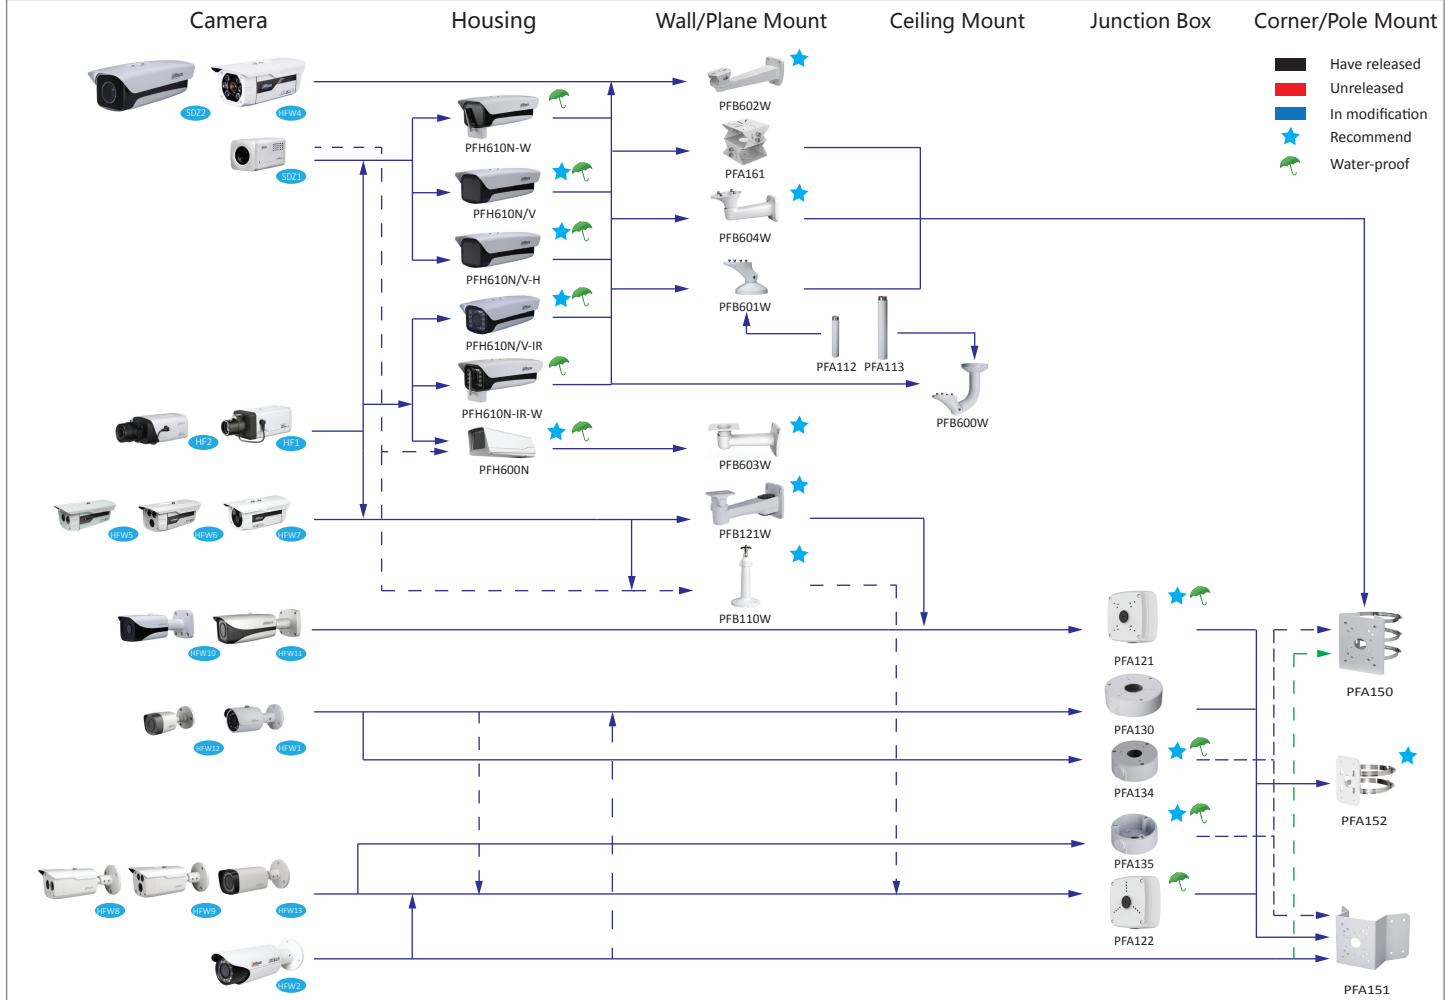

# Selection of box cameras

Shape	Analog	HDCVI	Network
	FW181G	HFW1000/1100/1200/ 2120/2220S	HFW1000/1120/1200/1220/1320/2100/ 4100/4120/4200/4220/4221/4300/4421S, HFW1000/1200S-W,
			HFW5100/5200/5202/5300/5302/5502C HFW5100/5200/5300C-L
		HF3101	
		HF3220E	HF5121/5221/5421E, HF8281/8301/8331/81200E
			HFW5100/5200-IRA
	FW181D		
	FW181J		
			HFW5100/5200D
		HFW1100/1200/2120/2220B	HFW4120/4220/4221/4421B(-AS)
		HFW1100/1200/2120/2220/2221D	HFW4120/4220/4221/4421D(-AS)
	FW181I	HFW2120/2220/2221E	HFW4100/4120/4200/4220/4221/4300/4421E
		HFW3220E-Z	HFW5100/5200/5300E(-Z/VF), HFW8301E(-Z), HFW8281/8331E-Z, HFW5200E-Z12, HFW5121/5220/5221/5421/8231E-Z
	FW181R	HFW1000/1100/1200R, HFW1000/1100/1200RM	HFW1120/1220/1320RM
	FW181R-VF	HFW1100/1200/2120/2220R-VF, HFW2120/2220/2221R-Z	HFW2100/2200/2300R-Z/VF, HFW2101/2120/2201/2220/2320R-ZS/VFS

# Selection of dome cameras

Shape	Analog	HDCVI	Network
			HD1000/1200C(-W), HD2100, HD83200/4100/4200/4300C, HDB4100/4200/4300C(-A), EB5400/5500
			HDB4100/4200/4300F-PT, HDPW4100/4200/4300F-WPT
	DW181H		
	DW181E	HDW1100S	HDW1000/1200/3200/4100/4200/4300S
		HDW2120/2220S	HDW1120/1220/1320S
		HDW1000/1100/1200/2120/2220M	HDW4120/4220/4421M
		HDW1100/1200/2120/2220R-VF	
	DW181M		HDW4100/4200/4300C
	DW181R	HDW1000/1100R	
		HDW1200/2120/2220E	HDW4120/4220/4221/4421E(-AS)
		HDW2120/2220R-Z	HDW2120/2220R-Z(S), HDW2320R-ZS
			HDB(W)5100/5200/5202/5300/5302/5502, HDB(W)8301(-Z), HDB(W)8281-Z
			HDBW5121/5220/5221/5421/8231/8331E-Z
			HDBW3220E-Z
			HDBW1000/1200E(-S/-W), HDBW1120/1220/1320E, HDBW4100/4200/4300E(-S/-AS), HDBW4800E, HDBW4120/4220/4221/4421E(-AS)
	DBW181R-VF	HDBW1100/1200/2120/2220R-VF, HDBW2120/2220R-Z	HDBW2100/2200/2300R-Z/VF, HDBW2101/2120/2201/2220/2320R-ZS/VFS
	DBW183H MW183H	HDBW2120/2220F, HDBW2120/2220F-M	HDBW4120/4220/4221/4421F(-AS/-M), HDPW4120/4220/4221F-W
			EB(W)8600/81200

## Notes :

1. PTZ dome cameras have the standard configurations, and the configurations have been as follows.