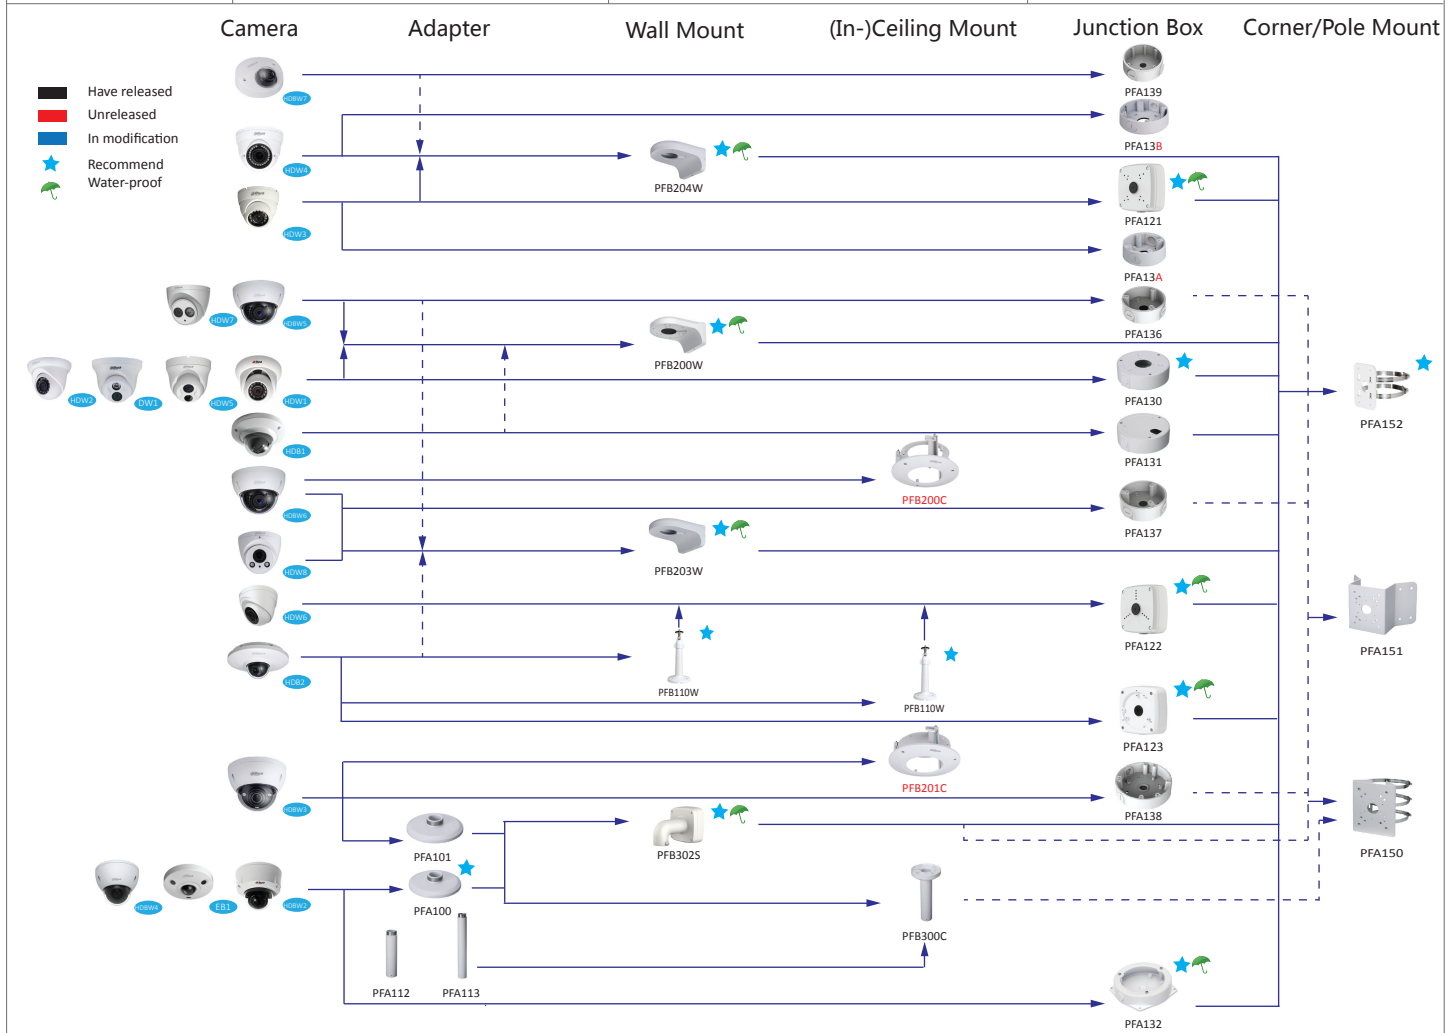

# Selection of box cameras

Shape	Analog	HDCVI	Network
	FW181G	HFW1000/1100/1200/ 2120/2220S	HFW1000/1120/1200/1220/1320/2100/ 4100/4120/4200/4220/4221/4300/4421S, HFW1000/1200S-W,
			HFW5100/5200/5202/5300/5302/5502C HFW5100/5200/5300C-L
		HF3101	
		HF3220E	HF5121/5221/5421E, HF8281/8301/8331/81200E
			HFW5100/5200-IRA
	FW181D		
	FW181J		
			HFW5100/5200D
		HFW1100/1200/2120/2220B	HFW4120/4220/4221/4421B(-AS)
		HFW1100/1200/2120/2220/2221D	HFW4120/4220/4221/4421D(-AS)
	FW181I	HFW2120/2220/2221E	HFW4100/4120/4200/4220/4221/4300/4421E
		HFW3220E-Z	HFW5100/5200/5300E(-Z/VF), HFW8301E(-Z), HFW8281/8331E-Z, HFW5200E-Z12, HFW5121/5220/5221/5421/8231E-Z
	FW181R	HFW1000/1100/1200R, HFW1000/1100/1200RM	HFW1120/1220/1320RM
	FW181R-VF	HFW1100/1200/2120/2220R-VF, HFW2120/2220/2221R-Z	HFW2100/2200/2300R-Z/VF, HFW2101/2120/2201/2220/2320R-ZS/VFS

# Selection of dome cameras

Shape	Analog	HDCVI	Network
			HD1000/1200C(-W), HD2100, HD83200/4100/4200/4300C, HDB4100/4200/4300C(-A), EB5400/5500
			HDB4100/4200/4300F-PT, HDPW4100/4200/4300F-WPT
	DW181H		
	DW181E	HDW1100S	HDW1000/1200/3200/4100/4200/4300S
		HDW2120/2220S	HDW1120/1220/1320S
		HDW1000/1100/1200/2120/2220M	HDW4120/4220/4421M
		HDW1100/1200/2120/2220R-VF	
	DW181M		HDW4100/4200/4300C
	DW181R	HDW1000/1100R	
		HDW1200/2120/2220E	HDW4120/4220/4221/4421E(-AS)
		HDW2120/2220R-Z	HDW2120/2220R-Z(S), HDW2320R-ZS
			HDB(W)5100/5200/5202/5300/5302/5502, HDB(W)8301(-Z), HDB(W)8281-Z
			HDBW5121/5220/5221/5421/8231/8331E-Z
			HDBW3220E-Z
			HDBW1000/1200E(-S/-W), HDBW1120/1220/1320E, HDBW4100/4200/4300E(-S/-AS), HDBW4800E, HDBW4120/4220/4221/4421E(-AS)
	DBW181R-VF	HDBW1100/1200/2120/2220R-VF, HDBW2120/2220R-Z	HDBW2100/2200/2300R-Z/VF, HDBW2101/2120/2201/2220/2320R-ZS/VFS
	DBW183H MW183H	HDBW2120/2220F, HDBW2120/2220F-M	HDBW4120/4220/4221/4421F(-AS/-M), HDPW4120/4220/4221F-W
			EB(W)8600/81200

## Notes :

1. PTZ dome cameras have the standard configurations, and the configurations have been as follows.