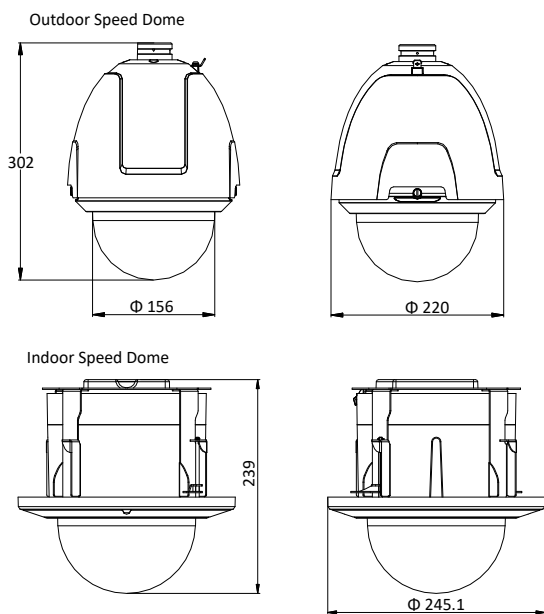

Language (Web Browser Access)	32 languages. English, Russian, Estonian, Bulgarian, Hungarian, Greek, German, Italian, Czech, Slovak, French, Polish, Dutch, Portuguese, Spanish, Romanian, Danish, Swedish, Norwegian, Finnish, Croatian, Slovenian, Serbian, Turkish, Korean, Traditional Chinese, Thai, Vietnamese, Japanese, Latvian, Lithuanian, Portuguese (Brazil)
Power	Indoor model: 24 VAC (max. 25 W), Hi-PoE (max. 25 W) Outdoor model: 24 VAC (max. 60 W, including max. 40 W for heater), Hi-PoE (max. 50 W, including max. 20 W for heater)
Working Temperature	-40°C to 70°C (-40°F to 158°F) (Outdoor) -10°C to 50°C (14°F to 122°F) (Indoor)
Working Humidity	≤ 90%
Protection Level	IP66 Standard (Outdoor), IK10, 6000V Lightning Protection, Surge Protection and Voltage Transient Protection
Dimensions	Φ 220 mm × 302 mm (Φ 8.66" × 11.89") (Outdoor) Φ 245.1 mm × 239 mm (Φ 9.65" × 9.41") (Indoor)
Weight	Approx. 4 kg (8.82 lb) (Outdoor) Approx. 3.4 kg (7.50 lb) (Indoor)

DORI

The DORI (detect, observe, recognize, identify) distance gives the general idea of the camera ability to distinguish persons or objects within its field of view.

It is calculated based on the camera sensor specification and the criteria given by EN 62676-4: 2015.

DS-2DF5232X-AE3 (D), 24 VAC & Hi-PoE (Indoor)

Dimensions

Unit: mm

Accessory

Included:

Installation Adapter
(for outdoor model)

Optional:

DS-1604ZJ
Wall Mount