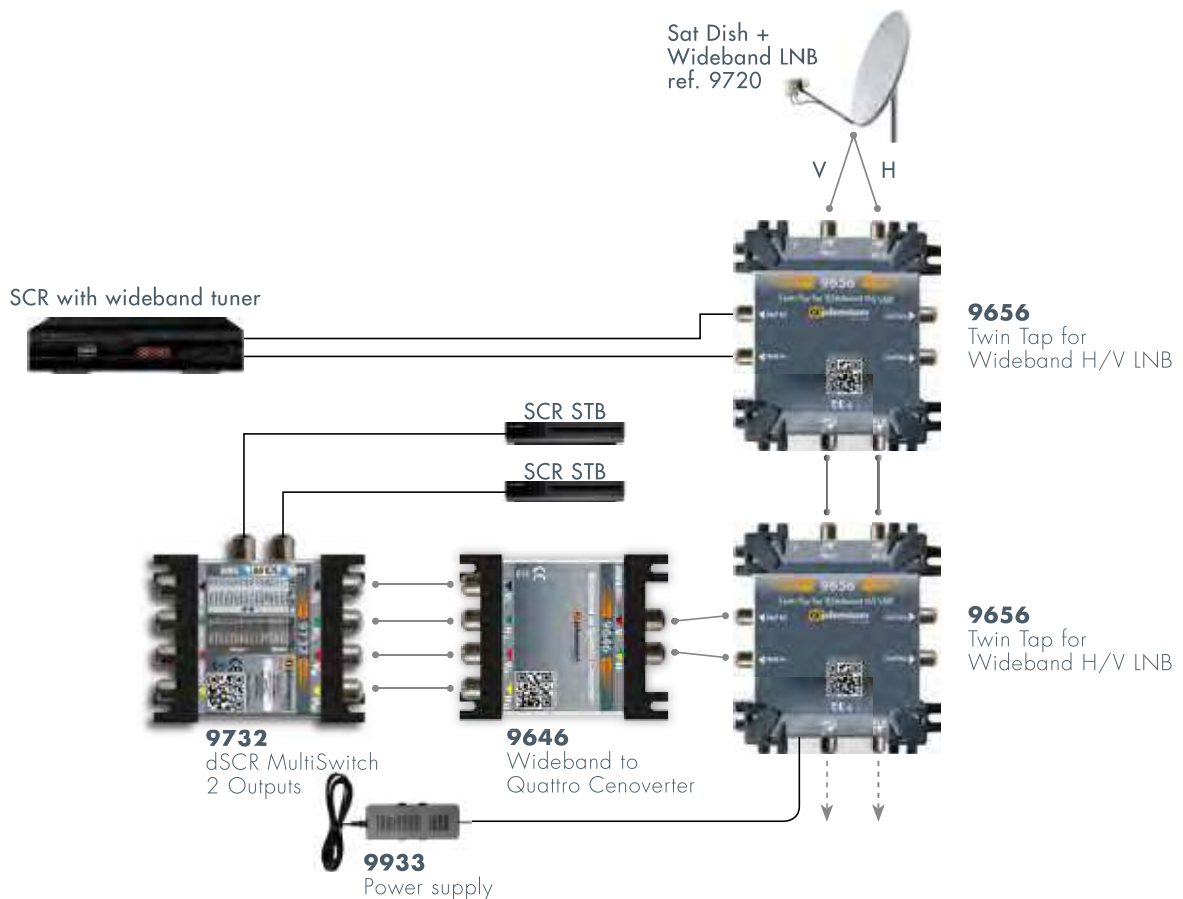

APPLICATION

Wideband Satellite Distribution

JOHANSSON