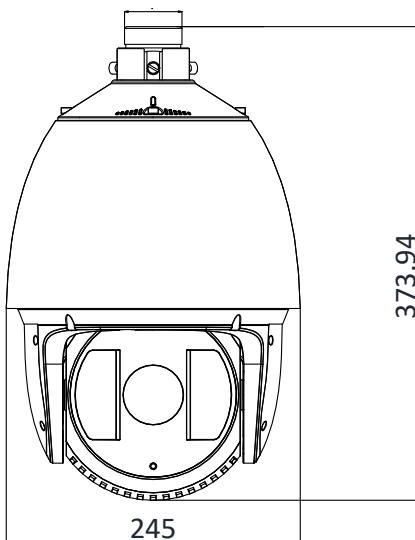

Protection Level	IP66 Standard, 6000V Lightning Protection, Surge Protection and Voltage Transient Protection
Dimensions	Φ 245 mm × 373.94 mm (Φ 9.65" × 14.72")
Weight	Approx. 6 kg (13.23 lb)

**DORI**

The DORI (detect, observe, recognize, identify) distance gives the general idea of the camera ability to distinguish persons or objects within its field of view.

It is calculated based on the camera sensor specification and the criteria given by EN 62676-4: 2015.

DORI	Detect	Observe	Recognize	Identify
Definition	25 px/m	63 px/m	125 px/m	250 px/m
Distance (Tele)	2046.9 m (6715.5 ft)	812.3 m (2664.9 ft)	409.4 m (1343.1 ft)	204.7 m (671.6 ft)

**Order Model**

DS-2DF7232IX-AEL (D), without wiper, 24 VAC & Hi-PoE

DS-2DF7232IX-AELW (D), with wiper, 24 VAC & Hi-PoE

**Dimensions**

Unit: mm