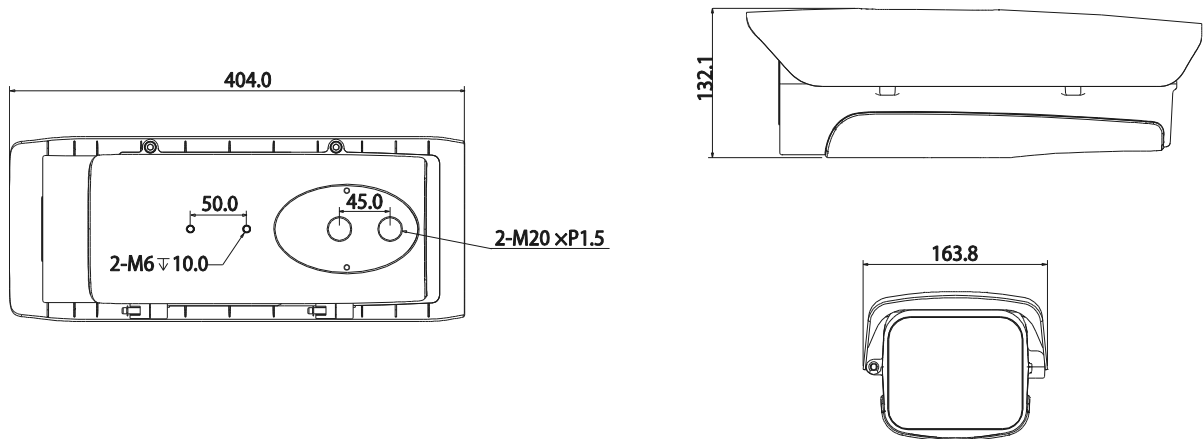

### Specifications

<b>Model</b>	<b>DH-PFH610V</b>	
<b>General</b>		
Material	Aluminum(case) & PC(others)	
Product Dimension	404mm(L) x 164mm(W) x 132mm(H)	
Inside Dimension	255mm(L) x 90mm(W) x 83mm(H)	
Window Dimension	Φ60mm	
Operating Temperature	Set	-30°C ~60°C
	Heater	N/A
	Cooler	N/A
Ingress Protection	IP66, IK10	
Humidity	≤90% RH	
IR Distance	N/A	
Wiper	N/A	
Weight	2.2Kg	
Power Supply	DC12V,AC24V	
Applicable Model	Please see "Accessory Selection"	

## Dimensions (mm)