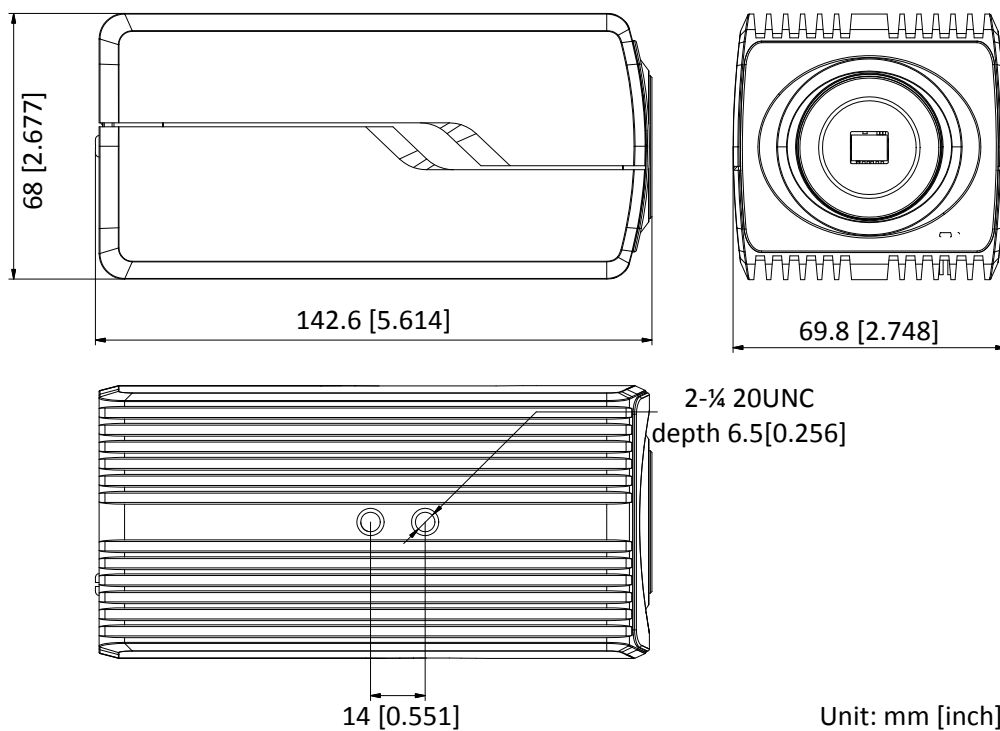

Dimensions	142.6 × 69.8 × 68 mm (5.61" × 2.75" × 2.68") With package: 315 × 140 × 140 mm (12.4" × 5.51" × 5.51")
Weight	-AP: approx. 730 g (1.61 lb.), 1020 g (2.25 lb.) with package Non-AP: approx. 690 g (1.52 lb.), 975 g (2.15 lb.) with package

Dimensions

Unit: mm [inch]

Accessories

DS-1292ZJ
Wall Mount

DS-1299ZJ
Pendant Mount

DS-1332HZ
Indoor Housing

DS-1331HZ Series
Outdoor Housing

HV3816D-8MPIR
3.8 to 16 mm DC Iris